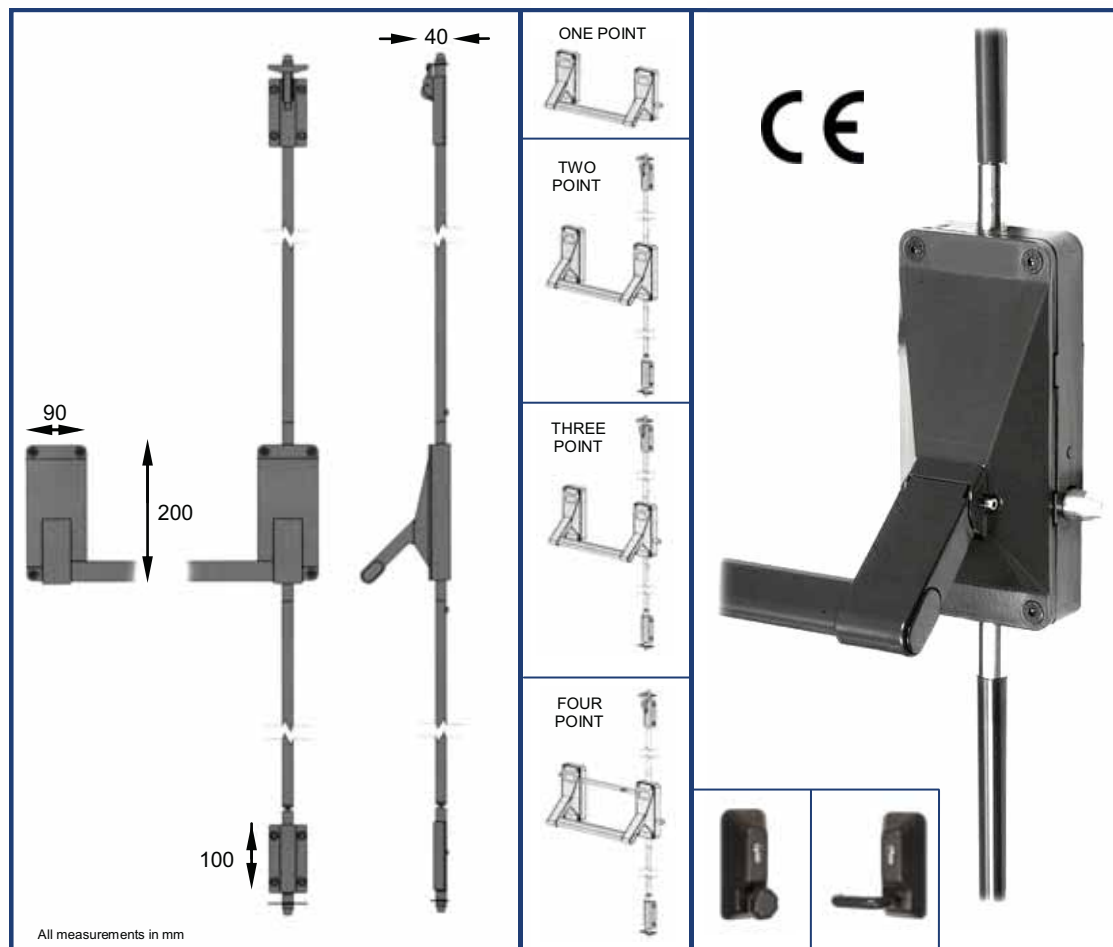

PRODUCT DATA SHEET

800 SERIES HEAVY DUTY PANIC HARDWARE FOR STEEL DOORS

0210180124 - 1 Point
 0210180224 - 2 Point
 0210180324 - 3 Point
 0210180424 - 4 Point
 0210080924 - Outside Access Device - (Knob)
 0210081024 - Outside Access Device - (Lever)

- One, Two, Three, & Four Point Available
- 30mm Bolt Throw
- Suitable for doors up to 2440mm High and 1220mm Wide
- Approved to LPS 1175 Level 4 (Burglary Resistance Test)
- CE Marked and Certified to EN 1125.
- Anti-thrust on Bottom Bolt
- Adjustable Shoots.
- Available for Single & Double Doors.
- Available in Pewter Powder Coated and Simulated Stainless Steel Finish.

CODE:

021018xx24