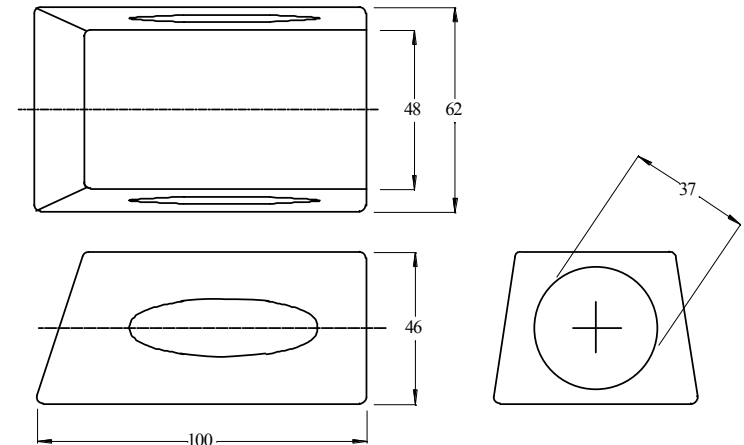

PRODUCT DATA SHEET

INDICES CONCEALED SECURITY PADLOCK

0777007007

- Hardened Steel Body—Pearl Nickel Plated
- Hardened Chrome Plated Shackle
- Supplied 3 Keyed.
- Weight: 1.75 Kg.
- Key retention when Unlocked
- Available Standard Differ or Keyed Alike on Standard Section
or
Standard Differ, Keyed Alike, or Master Keyed on IDC
Special Section.