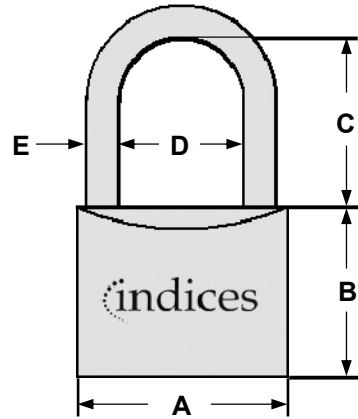

PRODUCT DATA SHEET

INDICES BRASS PADLOCKS:

- Brass Body
- Hardened Steel Shackle
- 3 Keyed
- Supplied to Differ or Keyed Alike
- Individually Packed

CLAM PACKED TO DIFFER		BOXED KEYED ALIKE		DIMENSIONS (mm)				
PROD. CODE	BOX QTY.	PROD CODE	BOX QTY.	A	B	C	D	E (Dia.)
0710016110	10			20	20.0	12.0	10.3	3.5
0710016210	10	0720016210	20	25	24.5	15.2	13.5	4.0
0710016310	10	0720016310	20	30	28.5	18.5	16.5	5.1
0710016410	10	0720016410	10	40	33.0	24.5	22.5	6.3
0710016510	10	0720016510	10	50	42.0	28.5	26.5	8.0
0710016610	10	0720016610	10	60	46.0	32.0	32.5	10.5
0710016710	10			75	56.0	42.5	40.5	10.5

indices

BY **idc**

International Door Controls

Unit 23, Timmis Road
Lye, Stourbridge
West Midlands DY9 7BQ

Tel: 01384 893333 Fax: 01384 894837
Email: info@int-door-controls.com

PRODUCT:

INDICES BRASS PADLOCKS