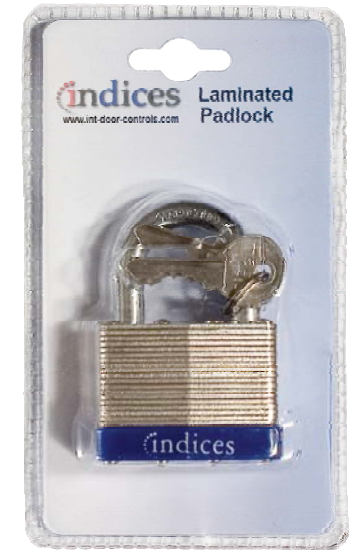

## INDICES LAMINATED PADLOCKS:

- Laminated Body - Zinc Plated
- Hardened Steel Shackle
- Spring Opening & Closing
- 3 Keyed
- Supplied to Differ
- Individually Packed (Clam packed)

CLAM PACKED TO DIFFER		NOMINAL DIMENSIONS (mm)				
PROD. CODE	BOX QTY.	A	B	C	D	E (Dia.)
0710017318	10	30	28	18	14	4.8
0710017418	10	40	34	24	20	5.6
0710017518	10	50	38	28	24	8.8