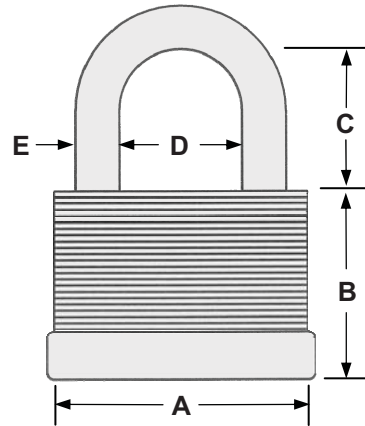

## INDICES LAMINATED PADLOCKS:

- Laminated Body - Zinc Plated
- Hardened Steel Shackle
- Spring Opening & Closing
- 3 Keyed
- Supplied to Differ
- Individually Packed (Clam packed)

CLAM PACKED TO DIFFER		NOMINAL DIMENSIONS (mm)				
PROD. CODE	BOX QTY.	A	B	C	D	E (Dia.)
0710017318	10	30	28	18	14	4.8
0710017418	10	40	34	24	20	5.6
0710017518	10	50	38	28	24	8.8