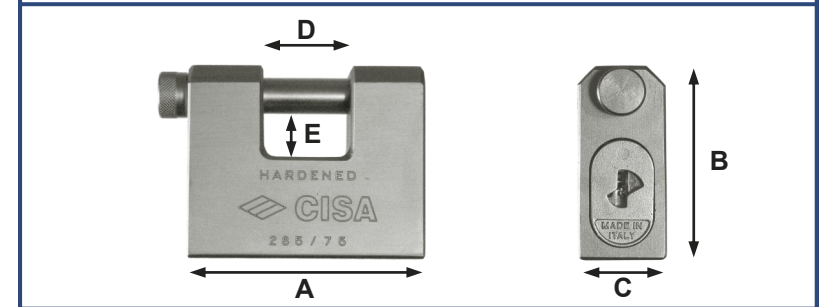

PRODUCT DATA SHEET

CISA HEAVY DUTY PADLOCK

CI28550-66	Cisa Heavy Duty Padlock 66 x 59mm 10mm Bolt
CI28550-75	Cisa Heavy Duty Padlock 75 x 61mm 12mm Bolt
CI28550-84	Cisa Heavy Duty Padlock 84 x 67mm 12mm Bolt
CI28550-KE	Extra Key
CI28550-KM	Master Key

- Hardened Steel Body & Slide Bolt.
- Anti-Pick & Anti-Drill Keyway.
- Weather Resistant.
- Ideal for Container Lock Boxes
- Supplied as Standard with 2 Keys
- Available Keyed Alike and Master Keyed.
- Key Blanks Available

	A (mm)	B (mm)	C (mm)	D (mm)	E (mm)
CI28550-66	66	60	25	20	11
CI28550-75	75	62	28	27	13.5
CI28550-84	84	67	28	36	17.5

International Door Controls Ltd

Unit 23, Timmis Road
Lye, Stourbridge
West Midlands DY9 7BQ

Tel: 01384 893333 Fax: 01384 894837
Email: info@int-door-controls.com

PRODUCT:

CISA HEAVY DUTY PADLOCK

CODE:

CI28550-xx