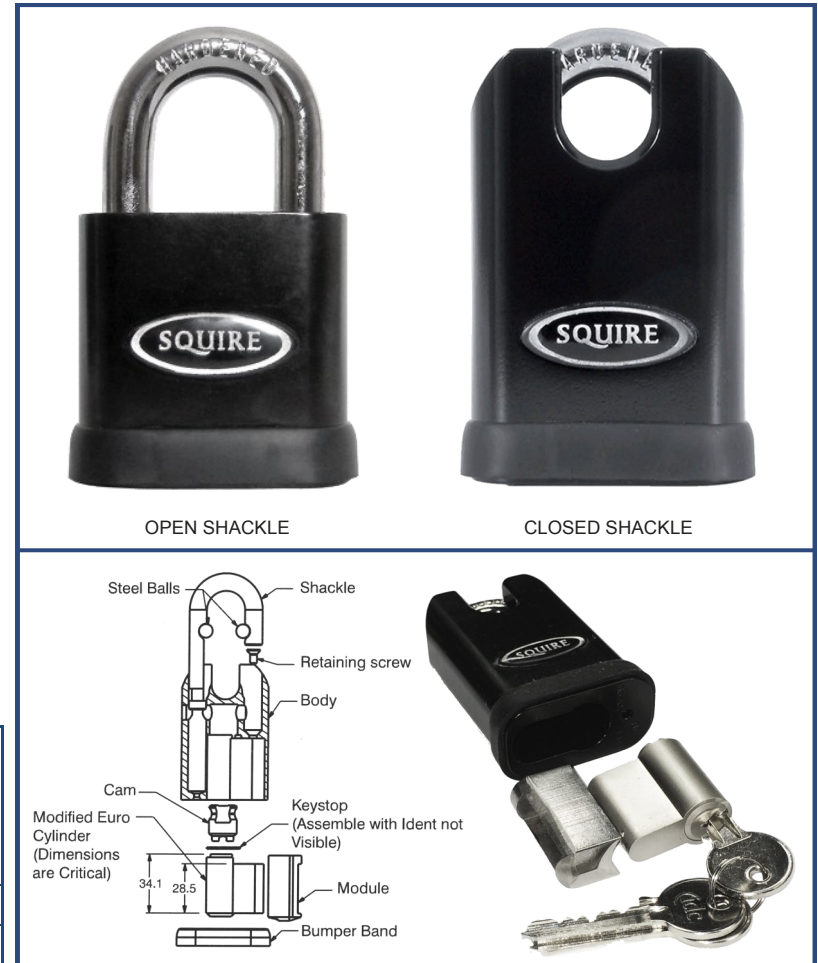

PRODUCT DATA SHEET

CEN 4 PADLOCK 50mm BODY ONLY

SQSS50EM Squire CEN 4 Padlock 50mm Body Only– Open Shackle .
SQSS50CEM Squire CEN 4 Padlock 50mm Body Only– Closed Shackle.

- Accepts Europrofile Cylinder.
- Solid Hardened Steel Lock Body.
- 10mm diameter Hardened Boron Alloy Steel Shackles.
- Corrosion Resistant Electrophoretic Black Coating.
- Supplied Body Only or with Cylinder.
- Available Open & Closed Shackle.
- Integrate Padlock with Most Key Systems.

Stock Code	Type	Body Width (mm)	Body Thickness (mm)	Shackle Diameter (mm)	Vertical Shackle Clearance (mm)	Horizontal Shackle Clearance (mm)
SQSS50CEM	Closed Shackle	50	26	10	16	15
SQSS50EM	Open Shackle	50	26	10	26	22