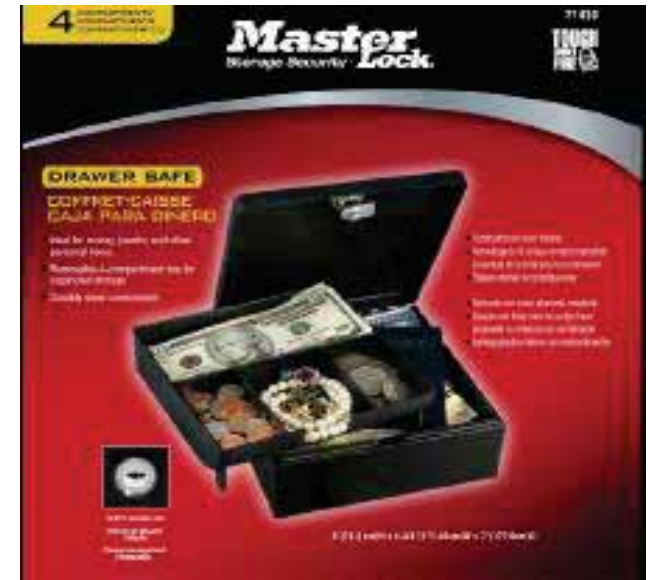

Cash Box with Locking Latch (7138EURD)

Features:

- 280 (L) x 200 (I) x 100 (H) mm
- Strong locking latch to secure contents
- Removable 7 – compartment tray to organize coins, cash and other items
- Concealed storage area underneath tray
- Handle for convenient handling
- Durable steel construction

Part Code 7138EURD

Cash Drawer (7139EURD)

Features:

- 485 (L) x 305 (I) x 95 (H) mm
- Heavy duty steel construction
- Removable adjustable note and coin compartments to accommodate a variety of currencies
- Coin rolls store conveniently behind removable cash tray

Part Code 7139EURD

Security Chest (7140EURD)

Features:

- 320 (L) x 210 (I) x 105 (H) mm
- Fire retardant insulation to protect contents
- Protects important paper work, documents and other valuables at home or work
- Durable steel construction
- Handle for convenient carrying

Part Code 7140EURD

Cash Box with Security Cable (7141EURD)

Features:

- 280 (L) x 200 (I) x 100 (H) mm
- Security cable to lock box down to a fixed object
- Handle for convenient carrying
- Durable steel construction