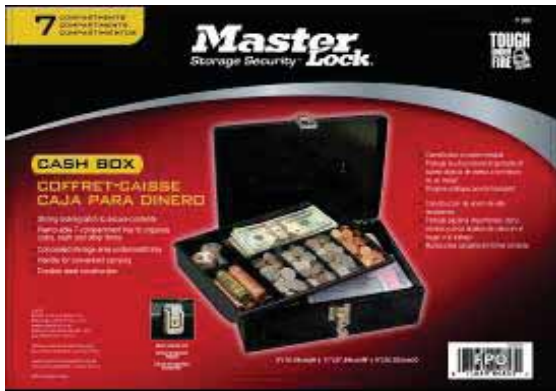

Cash Box with Locking Latch (7138EURD)

Features:

- 280 (L) x 200 (I) x 100 (H) mm
- Strong locking latch to secure contents
- Removable 7 – compartment tray to organize coins, cash and other items
- Concealed storage area underneath tray
- Handle for convenient handling
- Durable steel construction

Part Code 7138EURD

Cash Drawer (7139EURD)

Features:

- 485 (L) x 305 (I) x 95 (H) mm
- Heavy duty steel construction
- Removable adjustable note and coin compartments to accommodate a variety of currencies
- Coin rolls store conveniently behind removable cash tray

Part Code 7139EURD

Security Chest (7140EURD)

Features:

- 320 (L) x 210 (I) x 105 (H) mm
- Fire retardant insulation to protect contents
- Protects important paper work, documents and other valuables at home or work
- Durable steel construction
- Handle for convenient carrying

Part Code 7140EURD

Cash Box with Security Cable (7141EURD)

Features:

- 280 (L) x 200 (I) x 100 (H) mm
- Security cable to lock box down to a fixed object
- Handle for convenient carrying
- Durable steel construction