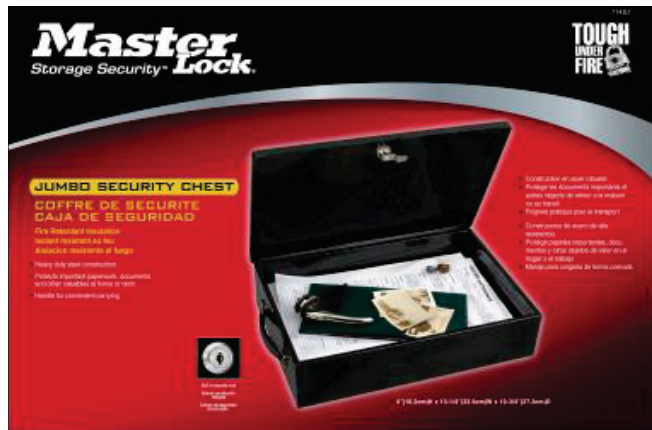

Cash Box with Locking Latch (7138EURD)

Features:

- 280 (L) x 200 (I) x 100 (H) mm
- Strong locking latch to secure contents
- Removable 7 – compartment tray to organize coins, cash and other items
- Concealed storage area underneath tray
- Handle for convenient handling
- Durable steel construction

Part Code 7139EURD

Security Chest (7140EURD)

Features:

- 320 (L) x 210 (I) x 105 (H) mm
- Fire retardant insulation to protect contents
- Protects important paper work, documents and other valuables at home or work
- Durable steel construction
- Handle for convenient carrying

Part Code 7140EURD

Cash Box with Security Cable (7141EURD)

Features:

- 280 (L) x 200 (I) x 100 (H) mm
- Security cable to lock box down to a fixed object
- Handle for convenient carrying
- Durable steel construction

Part Code 7141EURD

Large Security Chest (7142EURD)

Features:

- 335 (L) x 273 (I) x 102 (H) mm
- Fire retardant insulation to protect contents
- Protects important paperwork, documents and other valuables at home or work
- Handles for convenient carrying
- Heavy duty steel construction