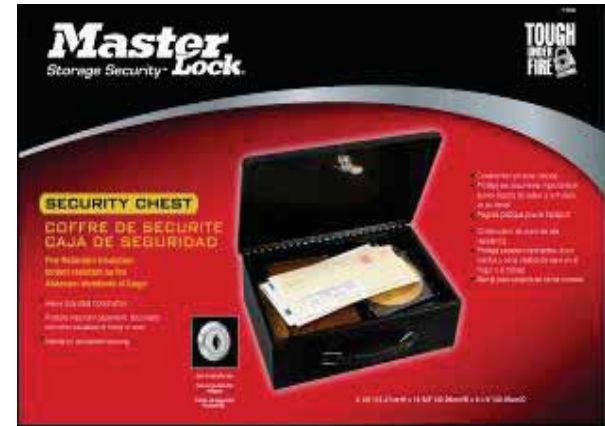

Cash Box with Locking Latch (7138EURD)

Features:

- 280 (L) x 200 (I) x 100 (H) mm
- Strong locking latch to secure contents
- Removable 7 – compartment tray to organize coins, cash and other items
- Concealed storage area underneath tray
- Handle for convenient handling
- Durable steel construction

Part Code 7138EURD

Cash Drawer (7139EURD)

Features:

- 485 (L) x 305 (I) x 95 (H) mm
- Heavy duty steel construction
- Removable adjustable note and coin compartments to accommodate a variety of currencies
- Coin rolls store conveniently behind removable cash tray

Part Code 7139EURD

Security Chest (7140EURD)

Features:

- 320 (L) x 210 (I) x 105 (H) mm
- Fire retardant insulation to protect contents
- Protects important paper work, documents and other valuables at home or work
- Durable steel construction
- Handle for convenient carrying

Part Code 7140EURD

Cash Box with Security Cable (7141EURD)

Features:

- 280 (L) x 200 (I) x 100 (H) mm
- Security cable to lock box down to a fixed object
- Handle for convenient carrying
- Durable steel construction