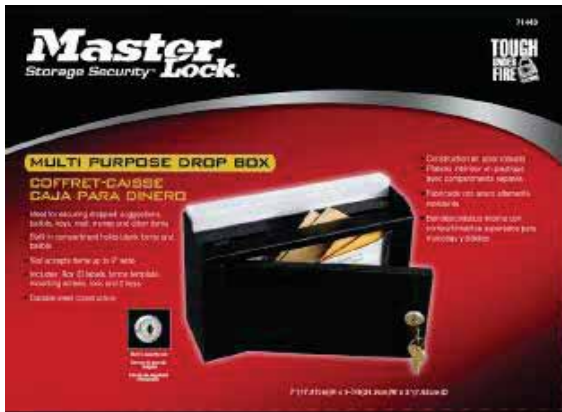

Part Code 7140EURD

Cash Box with Security Cable (7141EURD)

Features:

- 280 (L) x 200 (I) x 100 (H) mm
- Security cable to lock box down to a fixed object
- Handle for convenient carrying
- Durable steel construction

Part Code 7141EURD

Large Security Chest (7142EURD)

Features:

- 335 (L) x 273 (I) x 102 (H) mm
- Fire retardant insulation to protect contents
- Protects important paperwork, documents and other valuables at home or work
- Handles for convenient carrying
- Heavy duty steel construction

Part Code 7142EURD

Drawer Safe (7143EURD)

Features:

- 168 (L) x 172 (I) x 52 (H) mm
- Ideal for money, jewelry and other personal items
- Removable 4- compartment tray for organized storage
- Durable steel construction

Part Code 7143EURD

Multi Purpose Drop Box (7144EURD)

Features:

- 250 (L) x 179 (I) x 76 (H) mm
- Ideal for securing dropping ballots, keys, suggestions, mail, money and other items
- Built – in compartment holds blank forms and ballots
- Drop slot accepts items up to 9 wide
- Includes box ID labels and forms
- Durable steel construction