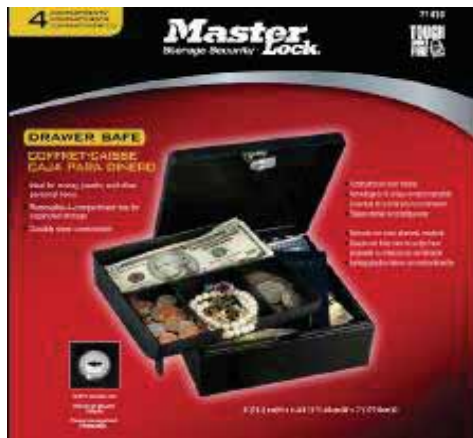

Part Code 7140EURD

Cash Box with Security Cable (7141EURD)

Features:

- 280 (L) x 200 (I) x 100 (H) mm
- Security cable to lock box down to a fixed object
- Handle for convenient carrying
- Durable steel construction

Part Code 7141EURD

Large Security Chest (7142EURD)

Features:

- 335 (L) x 273 (I) x 102 (H) mm
- Fire retardant insulation to protect contents
- Protects important paperwork, documents and other valuables at home or work
- Handles for convenient carrying
- Heavy duty steel construction

Part Code 7142EURD

Drawer Safe (7143EURD)

Features:

- 168 (L) x 172 (I) x 52 (H) mm
- Ideal for money, jewelry and other personal items
- Removable 4- compartment tray for organized storage
- Durable steel construction

Part Code 7143EURD

Multi Purpose Drop Box (7144EURD)

Features:

- 250 (L) x 179 (I) x 76 (H) mm
- Ideal for securing dropping ballots, keys, suggestions, mail, money and other items
- Built – in compartment holds blank forms and ballots
- Drop slot accepts items up to 9 wide
- Includes box ID labels and forms
- Durable steel construction