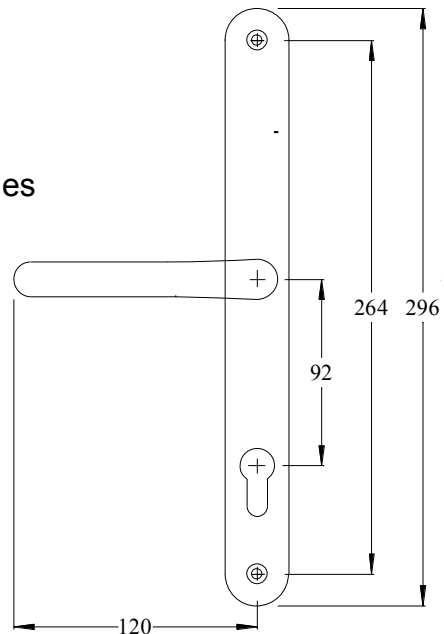

PRODUCT DATA SHEET

PVCu REPLACEMENT DOOR HANDLES

- 11000044**WH** -WHITE
- 11000044**HG** -HARDEX GOLD
- 11000044**BC** -POLISHED CHROME
- 11000044**SC** -SATIN CHROME

Suitable For Repair Situations To Cover Previous Handles

Universal Left Hand or Right Hand

Sprung Handle

Suitable For 60-70mm Door Sections

Projection 67.5mm

Spindle Supplied 120mm

Salt Spray Tested to 240 Hours

Fixing Template & Fitting Instructions Included

International Door Controls