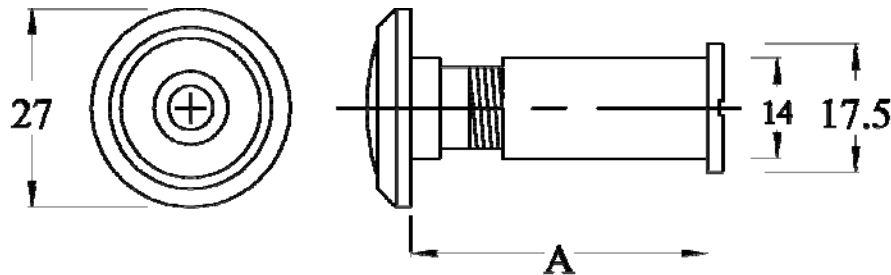

PRODUCT DATA SHEET

DOOR VIEWER

10DV180015 - Door Viewer (Chrome)

10DV180003 - Door Viewer (Brass)

10DVC18015 - Internal Cover Only (Chrome)

10DVC18003 - Internal Cover Only (Brass)

- **Die Cast Body.**
- **Optical View - 180 degree.**
- **Adjustable to Suit Door Thickness 35mm to 55mm**
(Dimension "A" in drawing below.)
- **Internal Security Cover Optional.**