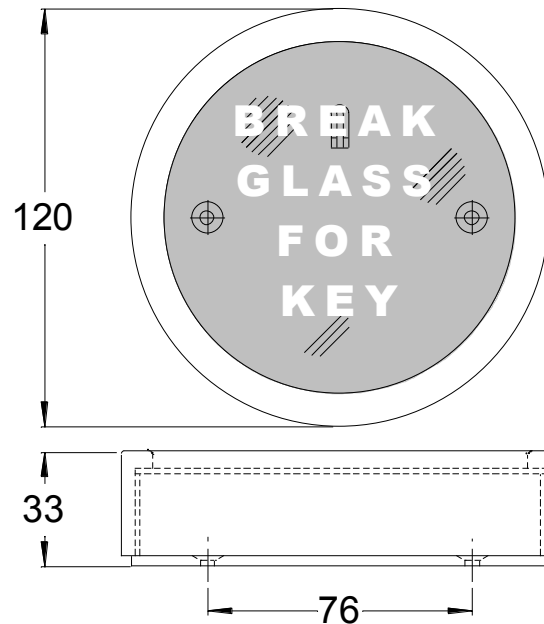

PRODUCT DATA SHEET

200 EMERGENCY KEY BOX

A foolproof means of providing access to any building, fire escape, or fire appliance in case of emergency.

201 SPARE PRINTED GLASS

“Break Glass for Key”.

202 HAMMER & CHAIN

International Door Controls

Unit 23, Timmis Road
Lye, Stourbridge
West Midlands DY9 7BQ

Tel: 01384 893333 Fax: 01384 894837
Email: info@int-door-controls.com

PRODUCT:

EMERGENCY KEY BOX

CODE:

IDC 200/201/202