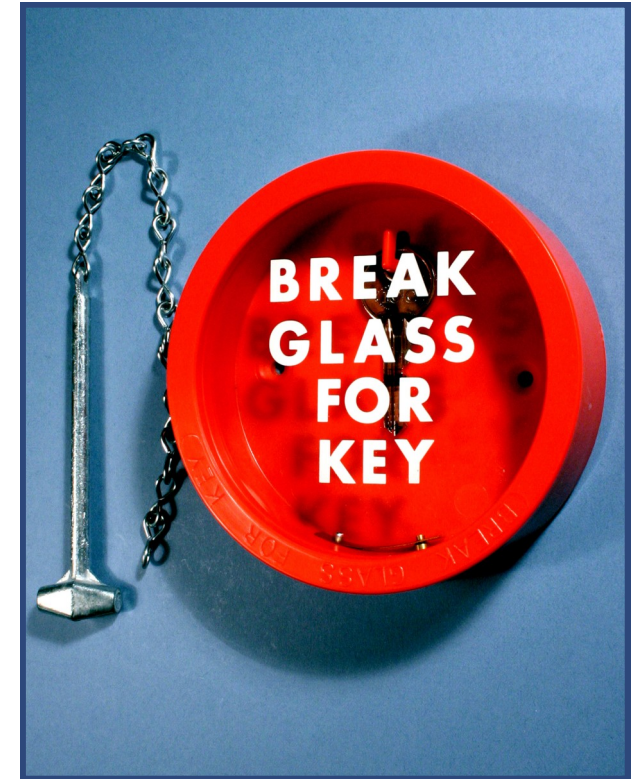

PRODUCT DATA SHEET

200 EMERGENCY KEY BOX

A foolproof means of providing access to any building, fire escape, or fire appliance in case of emergency.

201 SPARE PRINTED GLASS

“Break Glass for Key”.

202 HAMMER & CHAIN

International Door Controls

Unit 23, Timmis Road
Lye, Stourbridge
West Midlands DY9 7BQ

Tel: 01384 893333 Fax: 01384 894837
Email: info@int-door-controls.com

PRODUCT:

EMERGENCY KEY BOX

CODE:

IDC 200/201/202