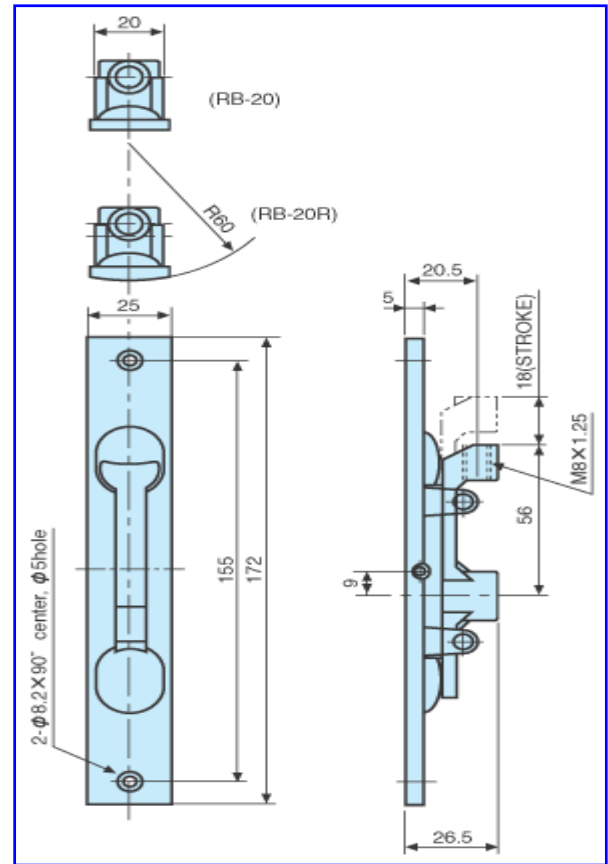

RYOBI®

Extension Flush Bolt
RYOBI RB-10/10R/20/20R

- *Die Cast Zinc Alloy*
- *Longer Durability*
- *Smooth Operation*

RB-10/RB-10R

RB-20/RB-20R

RB-001PE

RB-002W