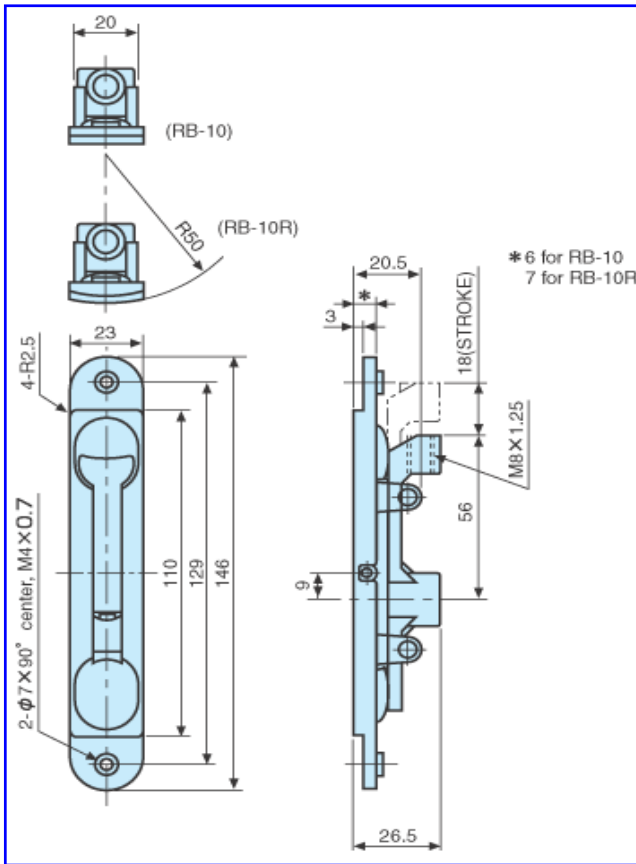

RYOBI®

Extension Flush Bolt
RYOBI RB-10/10R/20/20R

- *Die Cast Zinc Alloy*
- *Longer Durability*
- *Smooth Operation*

RB-10/RB-10R

RB-20/RB-20R

RB-001PE

RB-002W