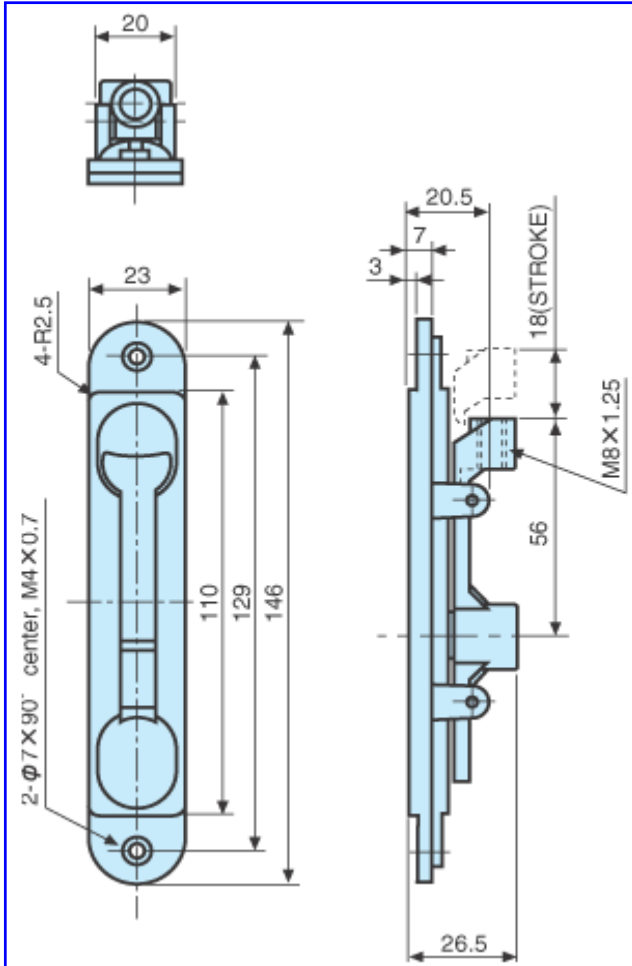

RYOBI®

Extension Flush Bolt
RYOBI RB-10/10R/20/20R

- *Die Cast Zinc Alloy*
- *Longer Durability*
- *Smooth Operation*

RB-10/RB-10R

RB-20/RB-20R

RB-001PE

RB-002W