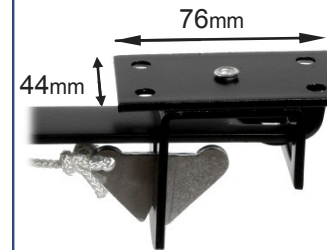

PRODUCT DATA SHEET

GARAGE DOOR STAY

- 10GDST1010 - Garage Door Stay 610mm Black Senior Wide
- 10GDST1011 - Garage Door Stay 610mm Black Senior Narrow
- 10GDST1012 - Garage Door Stay 381mm Black Junior Wide
- 10GDST1013 - Garage Door Stay 381mm Black Junior Narrow

GARAGE DOOR STAY	SENIOR		JUNIOR		
	WIDE LINTEL	NARROW LINTEL	WIDE LINTEL	NARROW LINTEL	
	10GDST1010	10GDST1011	10GDST1012	10GDST1013	
Size - Overall	in	24	24	15	15
Length of Bar	mm	610	610	381	381
Screw (Round Head) per Stay		4	8	2	6
Screw (Countersink) per Stay		4	-	4	-
Bolt Holes per Stay		1	2	-	1
Bolt Size (Cup sq)	mm	6	6	-	6
Quantity per Box		1 pr	1 pr	1 pr	1 pr
Weight per 10 pairs	Kg	23	24	16.5	17.5
COMPLETE WITH FIXING INSTRUCTIONS, SCREWS, AND BOLTS					

International Door Controls

Unit 23, Timmis Road
Lye, Stourbridge
West Midlands DY9 7BQ

Tel: 01384 893333 Fax: 01384 894837
Email: info@int-door-controls.com

PRODUCT:

GARAGE DOOR STAY

CODE:

10GDST1010/1/2/3