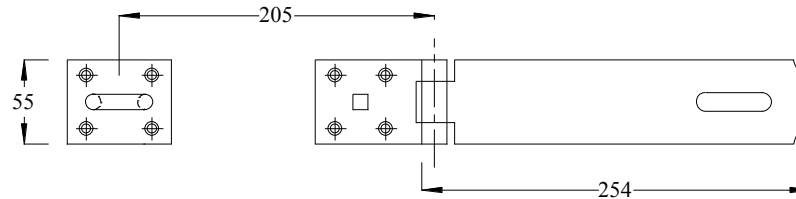

PRODUCT DATA SHEET

HEAVY DUTY HASP & STAPLES

M149ABL

203 X 55mm Horizontal
Heavy Duty Maleable Hasp & Staple
Black Powder Coated.

M149BBL

254 x 55mm Horizontal
Heavy Duty Maleable Hasp & Staple
Black Powder Coated.

M146BL

150 x 140mm Vertical
Heavy Duty Maleable Hasp & Staple
Black Powder Coated.

International Door Controls

Unit 23, Timmis Road
Lye, Stourbridge
West Midlands DY9 7BQ

Tel: 01384 893333 Fax: 01384 894837
Email: info@int-door-controls.com