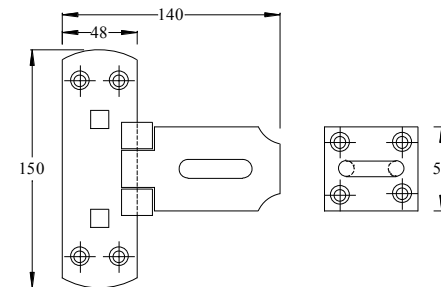

PRODUCT DATA SHEET

HEAVY DUTY HASP & STAPLES

M149ABL

203 X 55mm Horizontal
Heavy Duty Maleable Hasp & Staple
Black Powder Coated.

M149BBL

254 x 55mm Horizontal
Heavy Duty Maleable Hasp & Staple
Black Powder Coated.

M146BL

150 x 140mm Vertical
Heavy Duty Maleable Hasp & Staple
Black Powder Coated.

International Door Controls

Unit 23, Timmis Road
Lye, Stourbridge
West Midlands DY9 7BQ

Tel: 01384 893333 Fax: 01384 894837
Email: info@int-door-controls.com