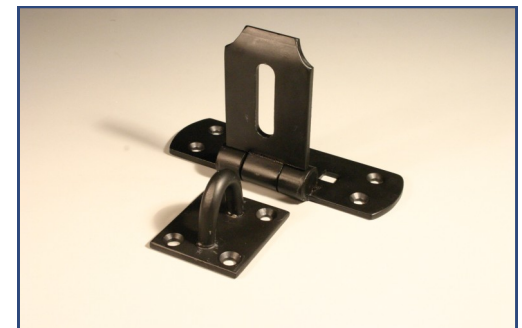

PRODUCT DATA SHEET

HEAVY DUTY HASP & STAPLES

M149ABL

203 X 55mm Horizontal
Heavy Duty Maleable Hasp & Staple
Black Powder Coated.

M149BBL

254 x 55mm Horizontal
Heavy Duty Maleable Hasp & Staple
Black Powder Coated.

M146BL

150 x 140mm Vertical
Heavy Duty Maleable Hasp & Staple
Black Powder Coated.

International Door Controls

Unit 23, Timmis Road
Lye, Stourbridge
West Midlands DY9 7BQ

Tel: 01384 893333 Fax: 01384 894837
Email: info@int-door-controls.com