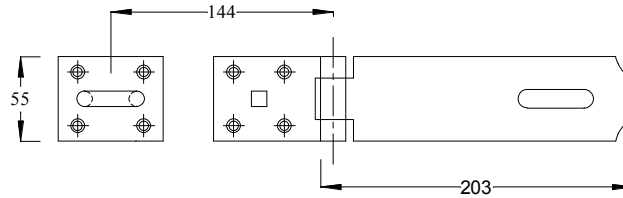

PRODUCT DATA SHEET

HEAVY DUTY HASP & STAPLES

M149ABL

203 X 55mm Horizontal
Heavy Duty Maleable Hasp & Staple
Black Powder Coated.

M149BBL

254 x 55mm Horizontal
Heavy Duty Maleable Hasp & Staple
Black Powder Coated.

M146BL

150 x 140mm Vertical
Heavy Duty Maleable Hasp & Staple
Black Powder Coated.

International Door Controls

Unit 23, Timmis Road
Lye, Stourbridge
West Midlands DY9 7BQ

Tel: 01384 893333 Fax: 01384 894837
Email: info@int-door-controls.com