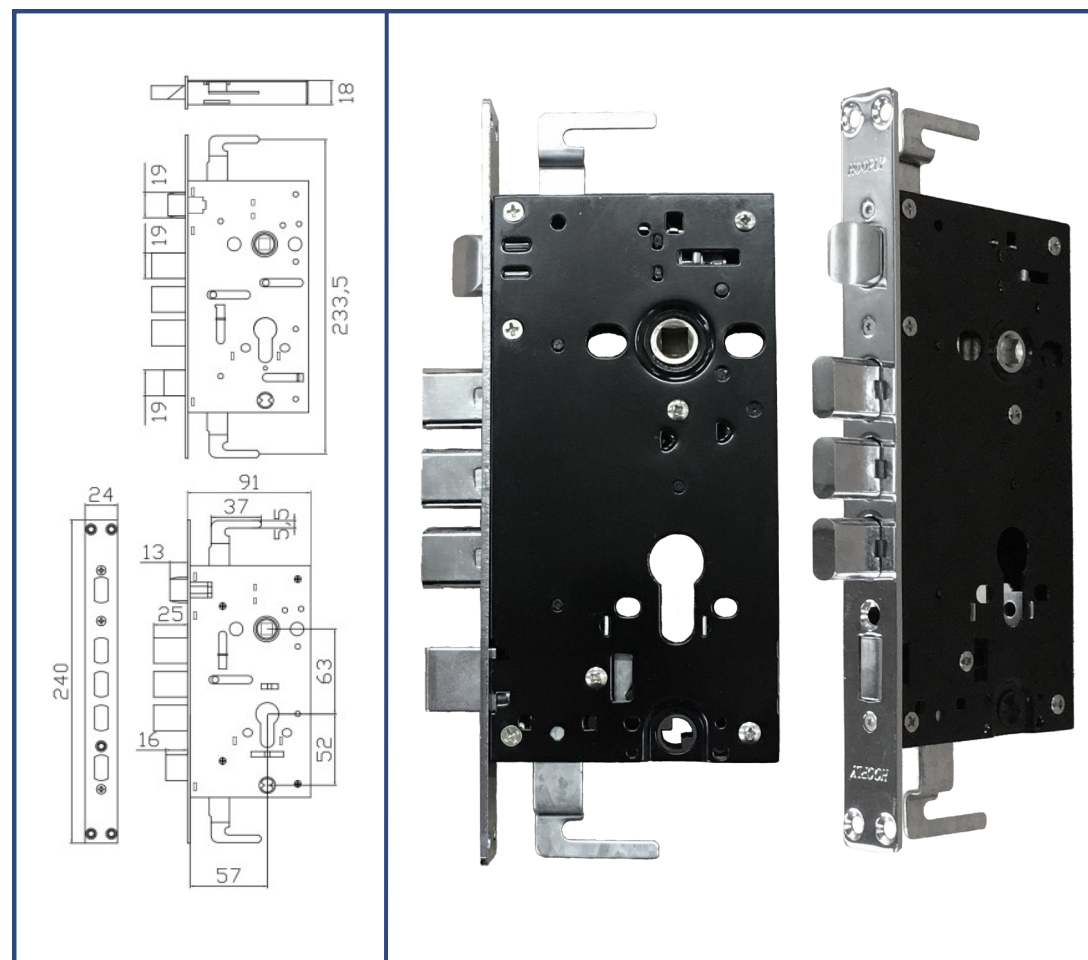

PRODUCT DATA SHEET

HOOPLY MULTI POINT CENTRE LOCK CASE

HP-1 - Hooply Standard Sashlock

- Easily Reversible Latch Bolt.
- 4 Point Double Throw Dead Bolts.
- Can be used as part of a Multipoint System.
- Furniture Available.
- 60mm Backset.