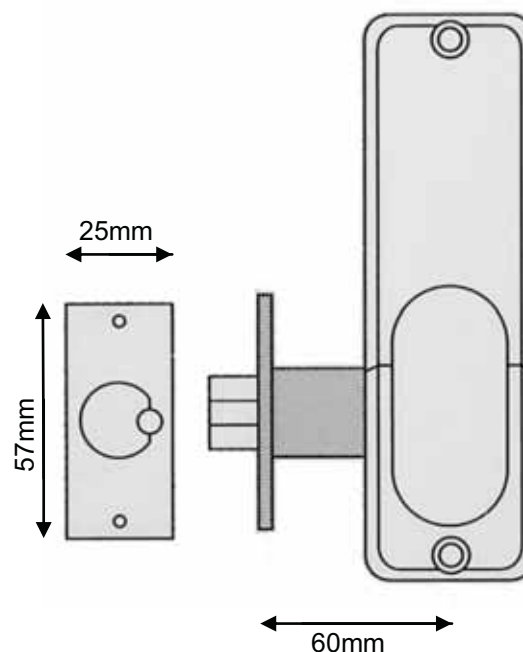

## IDC DIGITAL LOCK

0850215011 - Bright Brass

0850215014 - Satin Chrome

0850215511 - c/w Hold Open Bright Brass

0850215514 - c/w Hold Open Satin Chrome

- **Simple Convenient Control**
- **Easy to Fit**
- **Choice of 3 Sizes of Latch 50, 60, & 70mm**
- **Code Changes in Minutes**
- **Available in 2 Finishes**

This entry level lock provides a comprehensive range of functions for light duty entry control, for inner office doors, storage rooms or cupboards in commercial premises, or sheds, garage to house doors or cupboards at home.