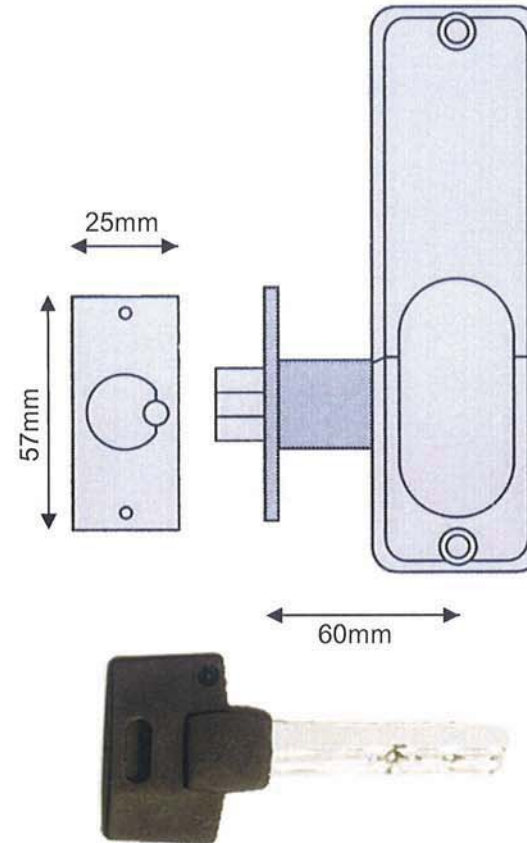

## IDC DIGITAL LOCK C/W KEY OVERRIDE

0850315014 - Satin Chrome

- Simple Convenient Control
- Easy to Fit
- Latch Size 60mm
- Code Changes in Minutes
- Available in Satin Chrome Finish.

This entry level lock incorporates key override for light duty entry control. Suitable for inner office doors, storage rooms or cupboards in commercial premises, or sheds, garage to house doors or cupboards at home.

PRODUCT:

**IDC DIGITAL LOCK C/W KEY OVERRIDE**

CODE:

**0850315014**