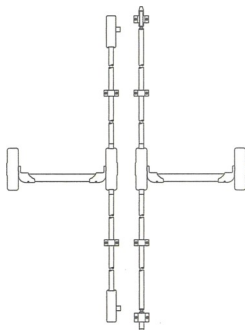

Four Point Locking

522B+502A-B+406A+406A
Push Bar Panic Bolt with Adjustable Shoots and Push Bar Panic Bolt with Horizontal Latches