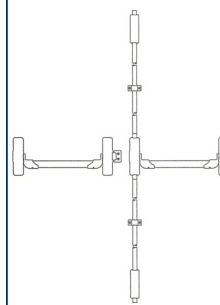

Pullman Latches

Three Point Locking

501-B+512-B+SL-0144
Push Bar Panic Bolt with Vertical Latches and Latch