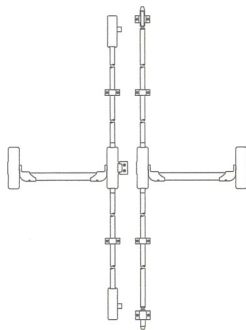

Five Point Locking

523-B+502A-B+SL-0144+406A+406A
Push Bar 3 Point Panic Bolt with Horizontal Latches and Push Bar Panic Bolt with Adjustable Shoots