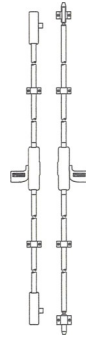

#### Three Point Locking

**501-P+502A-P+SL-0144**  
Push Pad Emergency Exit Bolt with Adjustable Shoots and Latch

#### Four Point Locking

**522P+502A-P+406A+406A**  
Push Pad Emergency Exit Bolt with Adjustable Shoots and Push Pad Emergency Exit Bolt with Horizontal Latches

#### Five Point Locking

**523P+502A-P+SL-0144+406A+406A**  
Push Pad 3 Point Emergency Exit Bolt with Horizontal Latches and Push Pad Emergency Exit Bolt with Adjustable Shoots

#### Four Point Locking

**522P+512-P+406A+406A**  
Push Pad Emergency Exit Bolt with Vertical Latches and Push Pad Emergency Exit Bolt with Horizontal Latches