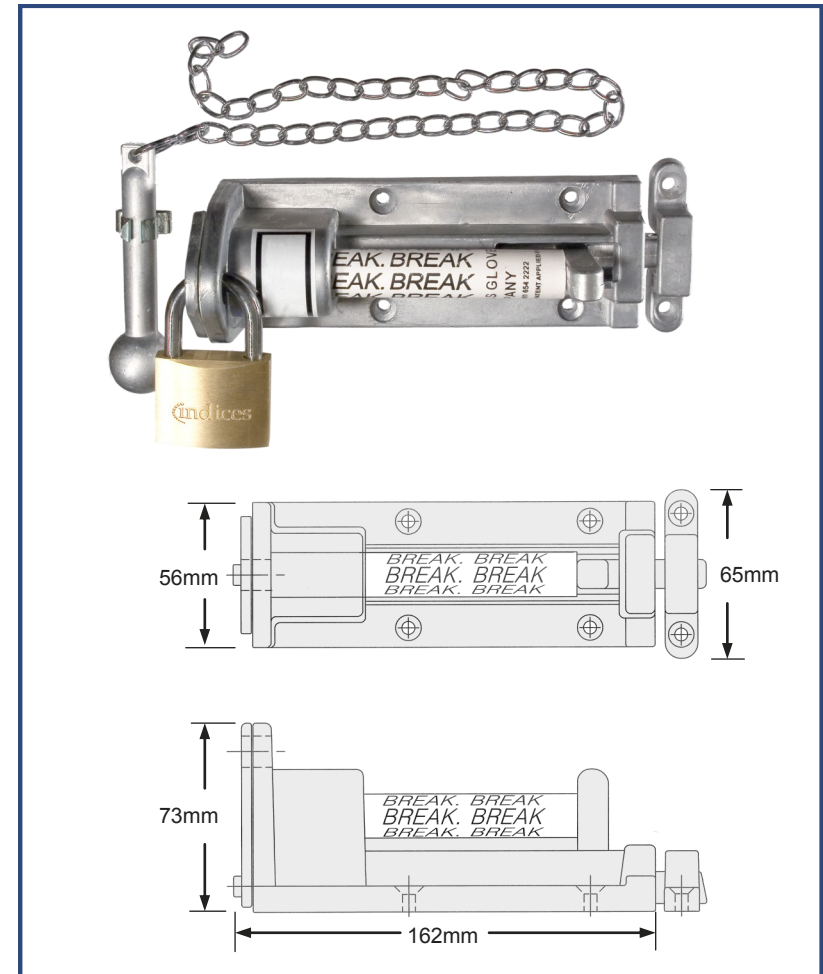

PRODUCT DATA SHEET

REDLAM PANIC BOLT Mk1 c/w CERAMIC TUBE 10FDXRPB02

- Manufactured from Cast Aluminium.
- Designed for Emergency Exit Doors.
- Breaking the tube results in the bolt sliding back and unlocking the door.
- Supplied complete with Hammer & Chain.
- Ceramic tube designed to produce no sharp edges when smashed.
- Supplied without padlock.
- Spare Ceramic Tube Available.
Single: **10FDX09030**
Box of 20: **10FDX09031**

RECOMMENDED PADLOCKS

- 40mm Indices Brass Padlock (Differ): **0710016410**
- 40mm Indices Brass Padlock (Keyed Alike): **0720016410**
- 40mm Indices Laminated Padlock (Differ): **0710017418**

International Door Controls Ltd