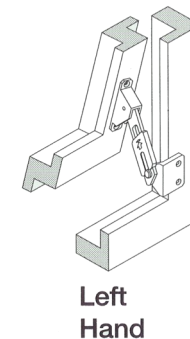

## RESLOK SURFACE WINDOW RESTRICTOR

11000003WH - **LEFT HAND**  
11000004WH - **RIGHT HAND**

- Conforms to BS6375 Part 2: 1987
- Easy Fix
- Restricts sash to 100mm
- Auto Locking
- Key Releasable
- Side Hung or Top Hung
- PVCu, Aluminium, & Timber
- Automatic Locking & Engagement
- Constructed from Stainless steel & Zinc Alloy