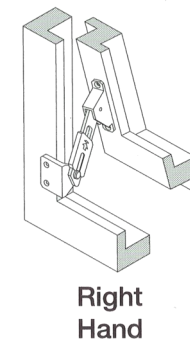

## RESLOK SURFACE WINDOW RESTRICTOR

11000003WH - **LEFT HAND**  
11000004WH - **RIGHT HAND**

- Conforms to BS6375 Part 2: 1987
- Easy Fix
- Restricts sash to 100mm
- Auto Locking
- Key Releasable
- Side Hung or Top Hung
- PVCu, Aluminium, & Timber
- Automatic Locking & Engagement
- Constructed from Stainless steel & Zinc Alloy