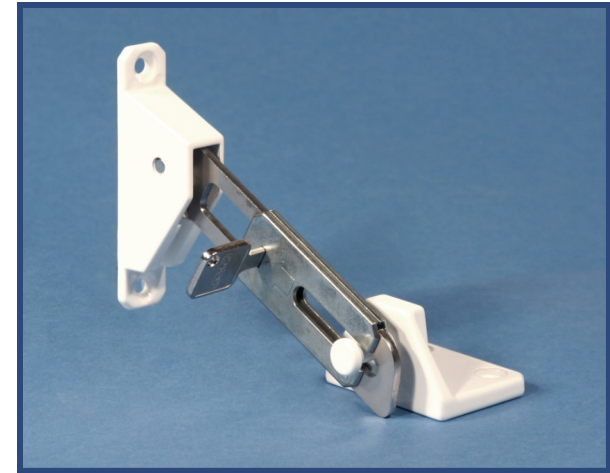

## RESLOK SURFACE WINDOW RESTRICTOR

11000003WH - **LEFT HAND**  
11000004WH - **RIGHT HAND**

- Conforms to BS6375 Part 2: 1987
- Easy Fix
- Restricts sash to 100mm
- Auto Locking
- Key Releasable
- Side Hung or Top Hung
- PVCu, Aluminium, & Timber
- Automatic Locking & Engagement
- Constructed from Stainless steel & Zinc Alloy