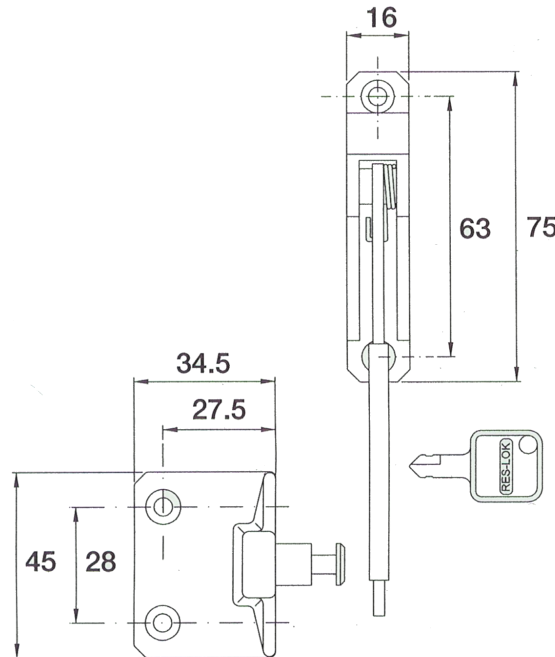

## RESLOK SURFACE WINDOW RESTRICTOR

11000003WH - **LEFT HAND**  
11000004WH - **RIGHT HAND**

- Conforms to BS6375 Part 2: 1987
- Easy Fix
- Restricts sash to 100mm
- Auto Locking
- Key Releasable
- Side Hung or Top Hung
- PVCu, Aluminium, & Timber
- Automatic Locking & Engagement
- Constructed from Stainless steel & Zinc Alloy

PRODUCT:

**RESLOK SURFACE WINDOW RESTRICTOR**

CODE:

**11000003WH / 11000004WH**