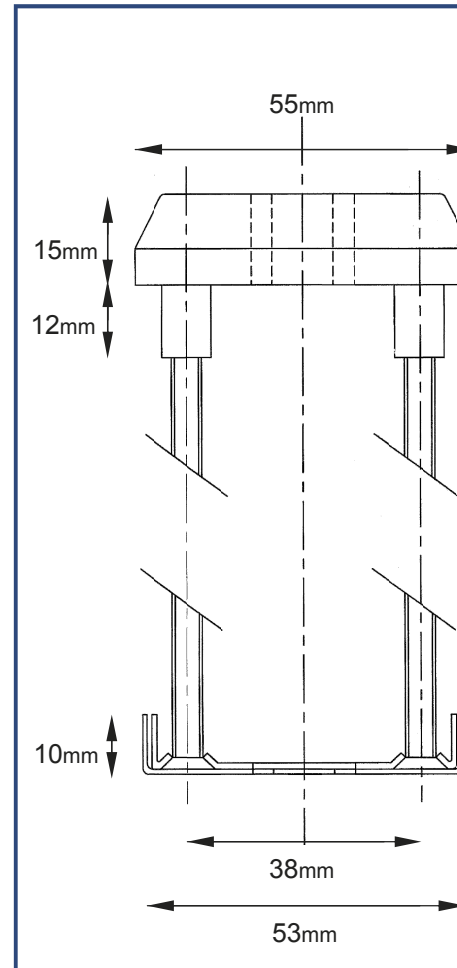

## 200 SECURITY ESCUTCHEON SET

0590021305 - 200 Security Escutcheon Set

0591021305 - 200 Adjustable Security Escutcheon Set

- **External & Internal Escutcheon Set.**
- **Stainless Steel.**
- **Bolt Through Concealed Fixing.**
- **Fixed or Adjustable.**
- **To suit most Euro Cylinder Sizes.**
- **To Fit Most Door Thickness.**
- **Fixings Supplied.**